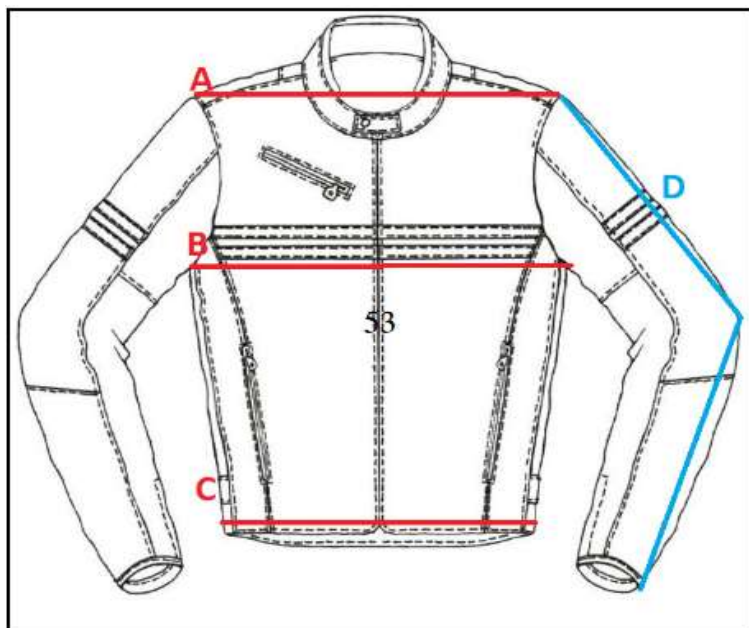

009119

OUT KIMBO EVO AIR LADY

OUT KIMBO EVO AIR LADY

| | A | B | C | D |
|------------|----|----|----|----|
| XS | 40 | 44 | 44 | 58 |
| S | 41 | 46 | 46 | 58 |
| M | 42 | 48 | 48 | 58 |
| L | 43 | 50 | 50 | 60 |
| XL | 44 | 54 | 52 | 60 |
| 2XL | 45 | 56 | 54 | 60 |
| 3XL | 46 | 58 | 56 | 64 |
| 4XL | 47 | 60 | 58 | 64 |
| 5XL | 48 | 62 | 60 | 64 |