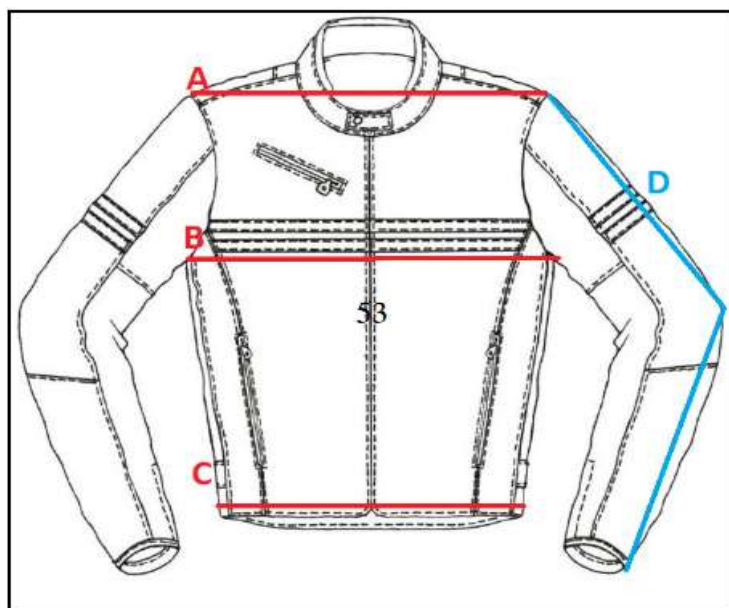

## OVERLAP DARREN

	A	B	C	D
XS	38	46	46	65
S	40	48	48	67
M	42	50	50	67
L	44	52	52	69